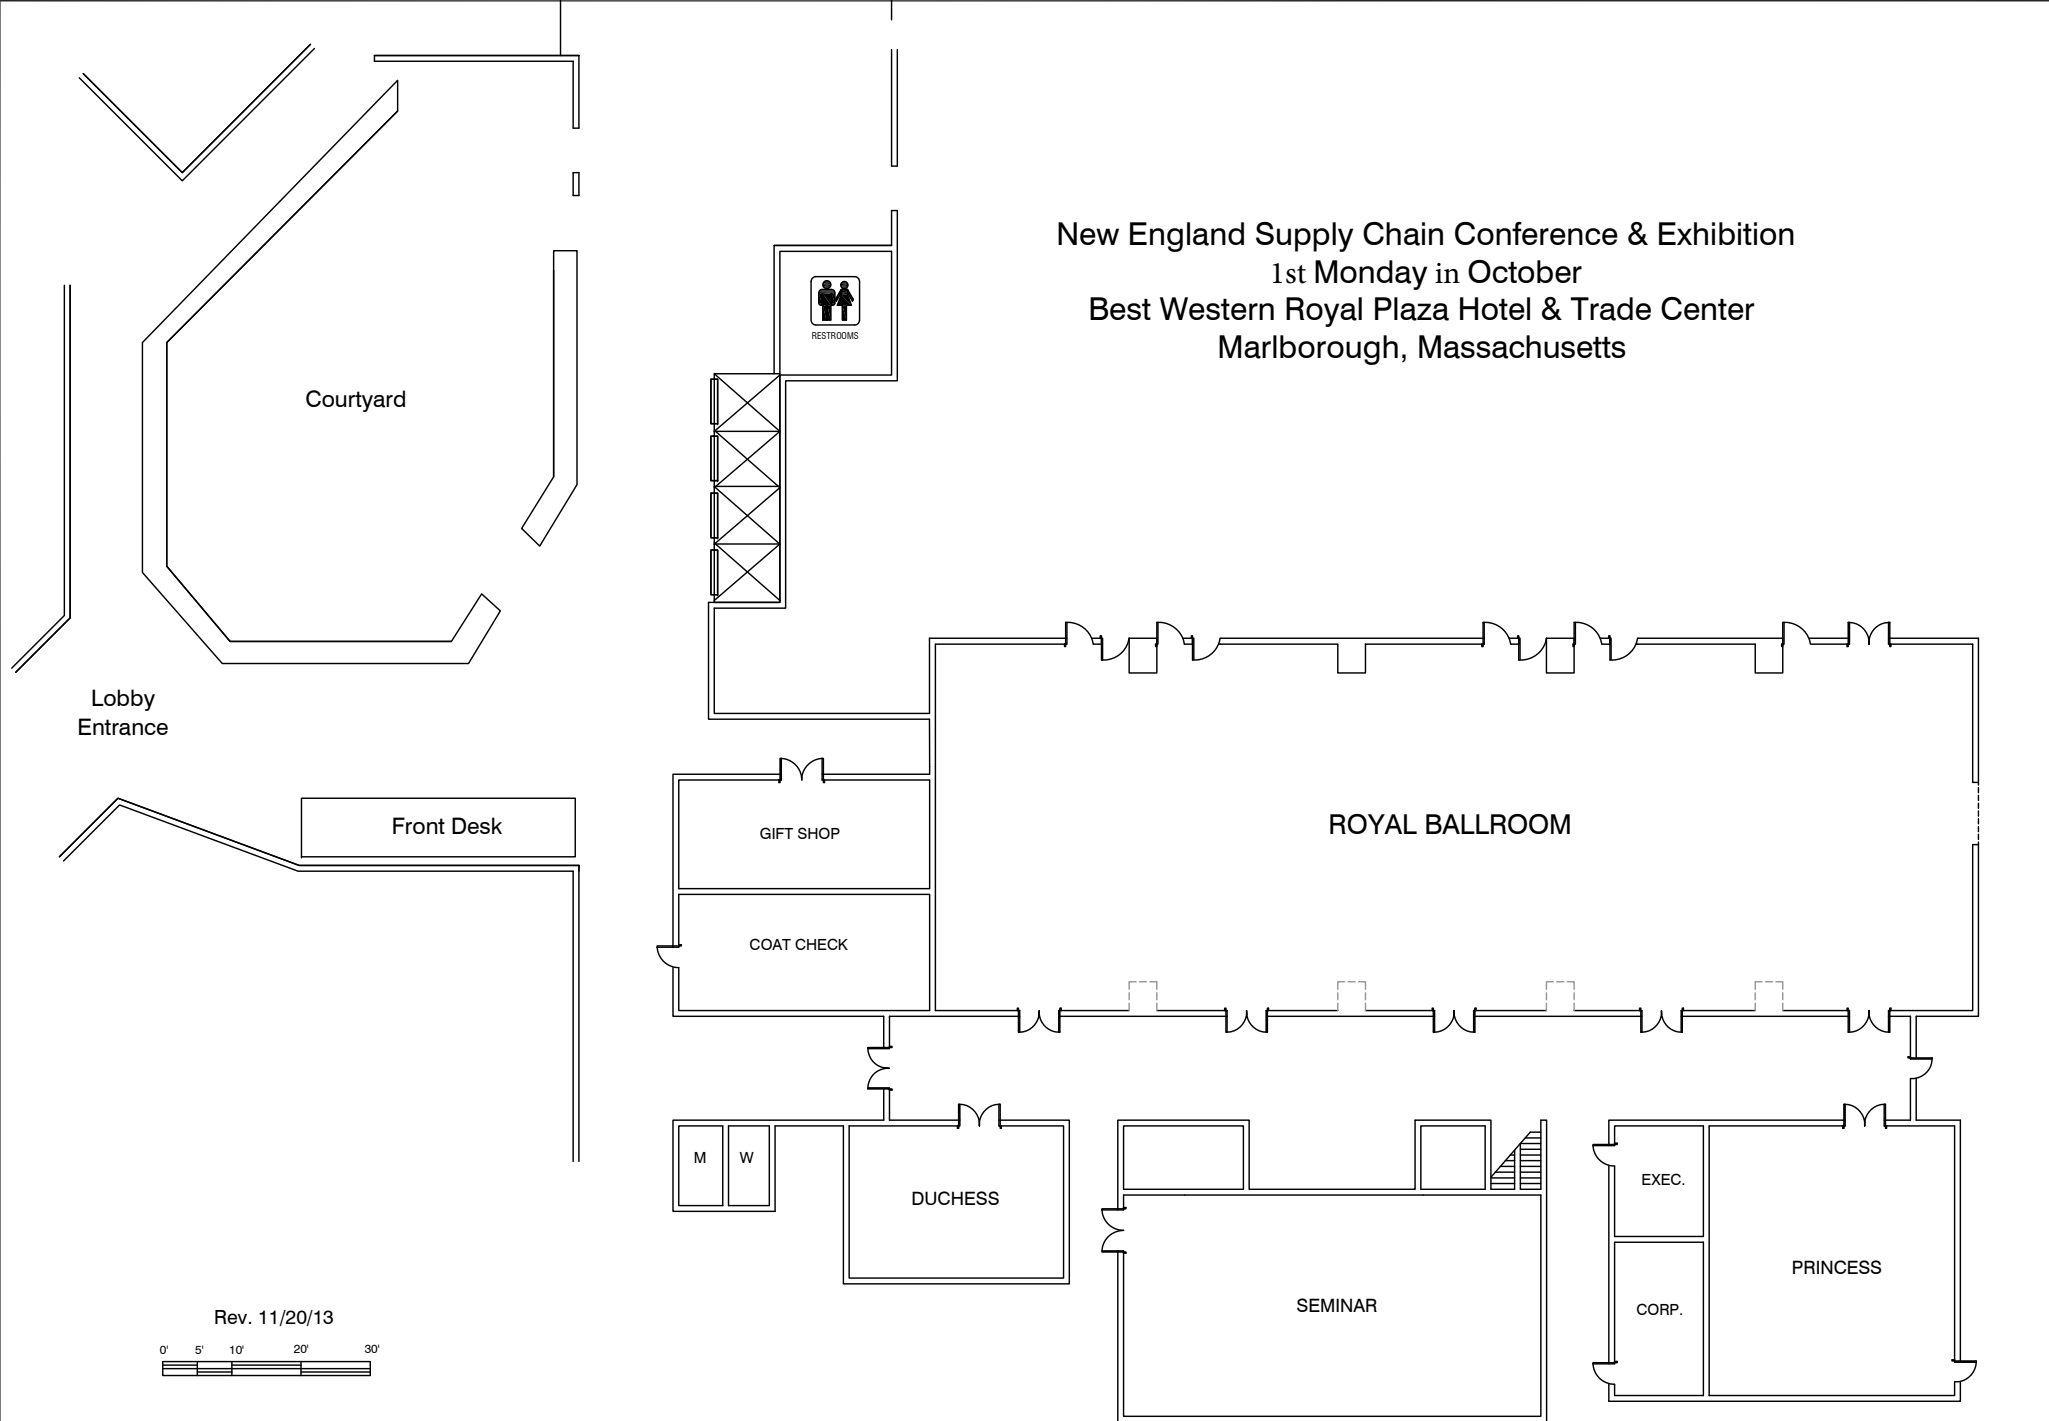

New England Supply Chain Conference & Exhibition
 1st Monday in October
 Best Western Royal Plaza Hotel & Trade Center
 Marlborough, Massachusetts

Royal Ballroom
 18-6x10 booths
 Aisle widths as noted

Royal Ballroom
Prefunction
 2-10x6 booths

New England Supply Chain Conference & Exhibition
1st Monday in October
Best Western Royal Plaza Hotel & Trade Center
Marlborough, Massachusetts

New England Supply Chain Conference & Exhibition
1st Monday in October
Best Western Royal Plaza Hotel & Trade Center
Marlborough, Massachusetts