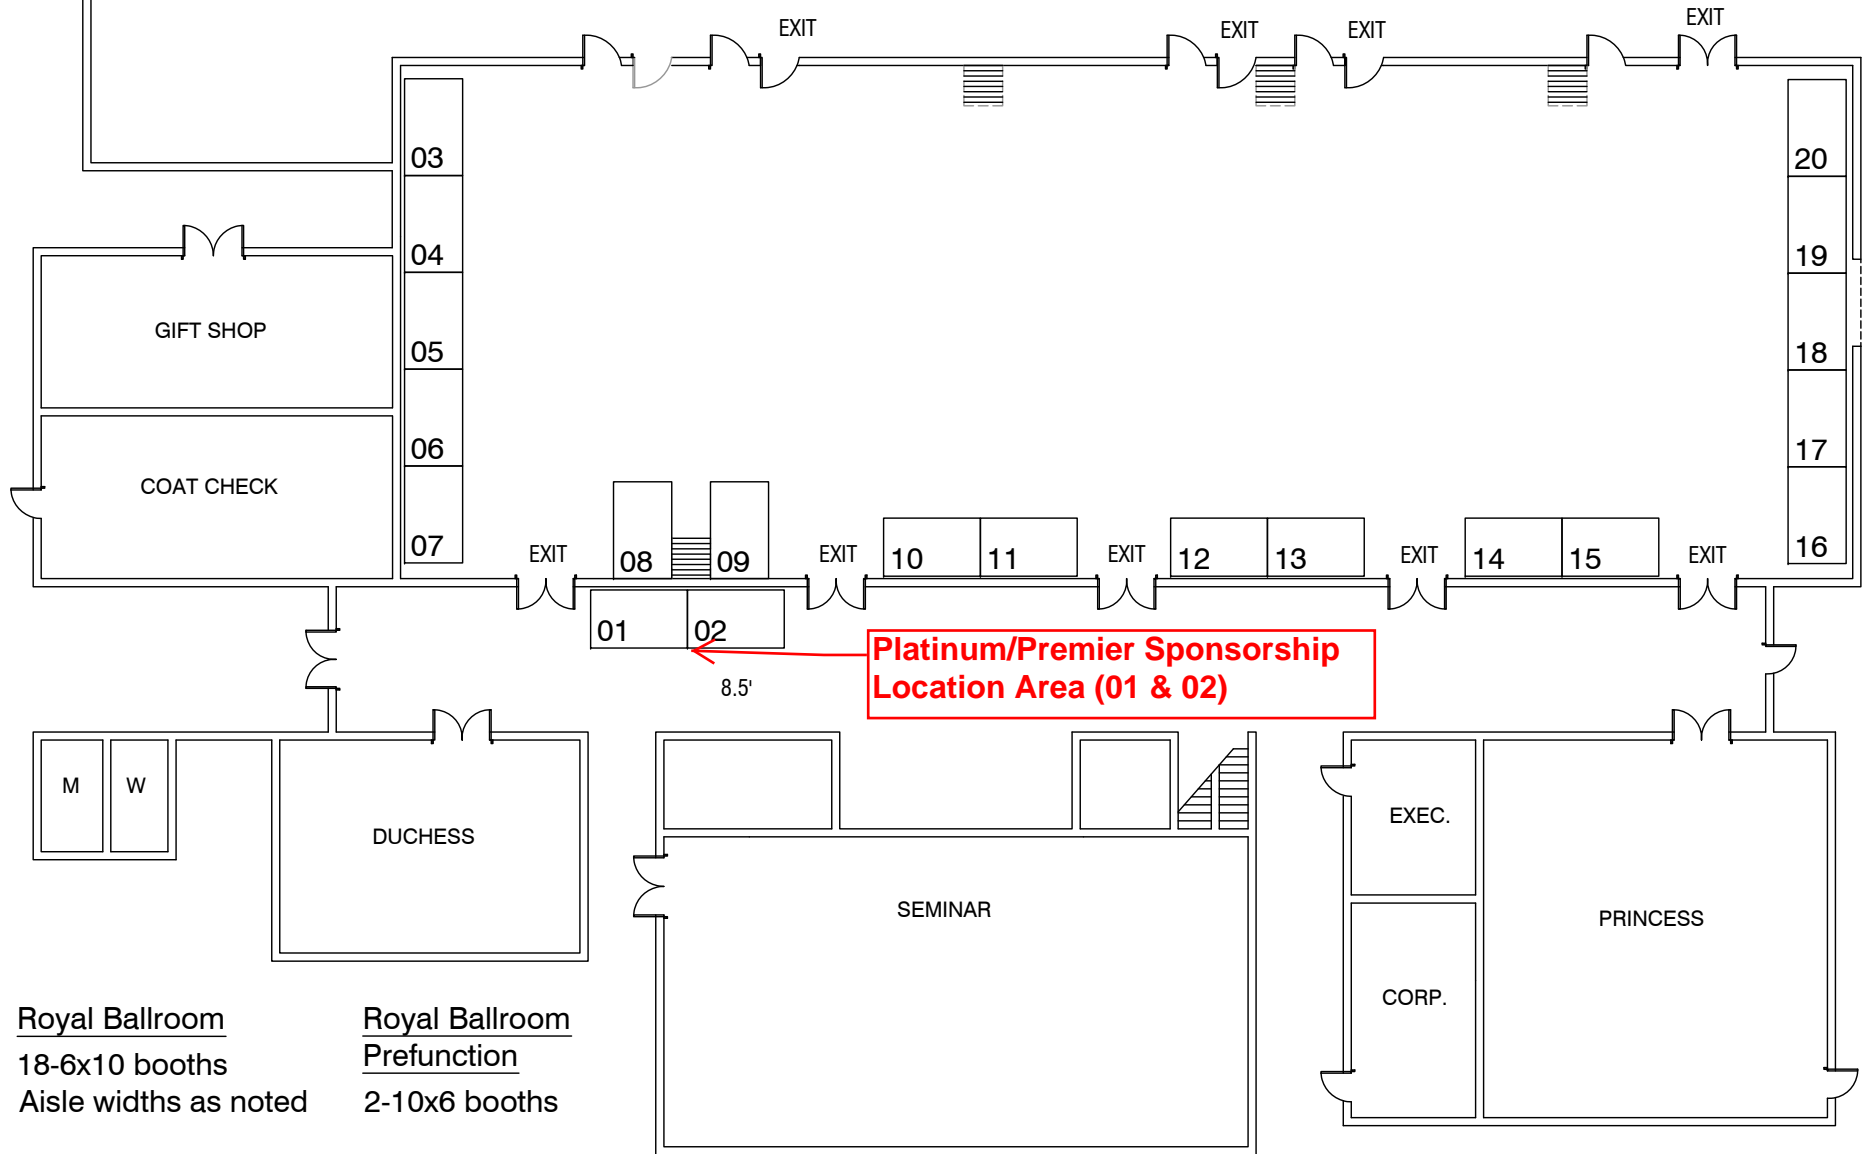

New England Supply Chain Conference & Exhibition
 1st Monday in October
 Best Western Royal Plaza Hotel & Trade Center
 Marlborough, Massachusetts

Royal Ballroom
 18-6x10 booths
 Aisle widths as noted

Royal Ballroom
Prefunction
 2-10x6 booths

New England Supply Chain Conference & Exhibition
1st Monday in October
Best Western Royal Plaza Hotel & Trade Center
Marlborough, Massachusetts

New England Supply Chain Conference & Exhibition
1st Monday in October
Best Western Royal Plaza Hotel & Trade Center
Marlborough, Massachusetts