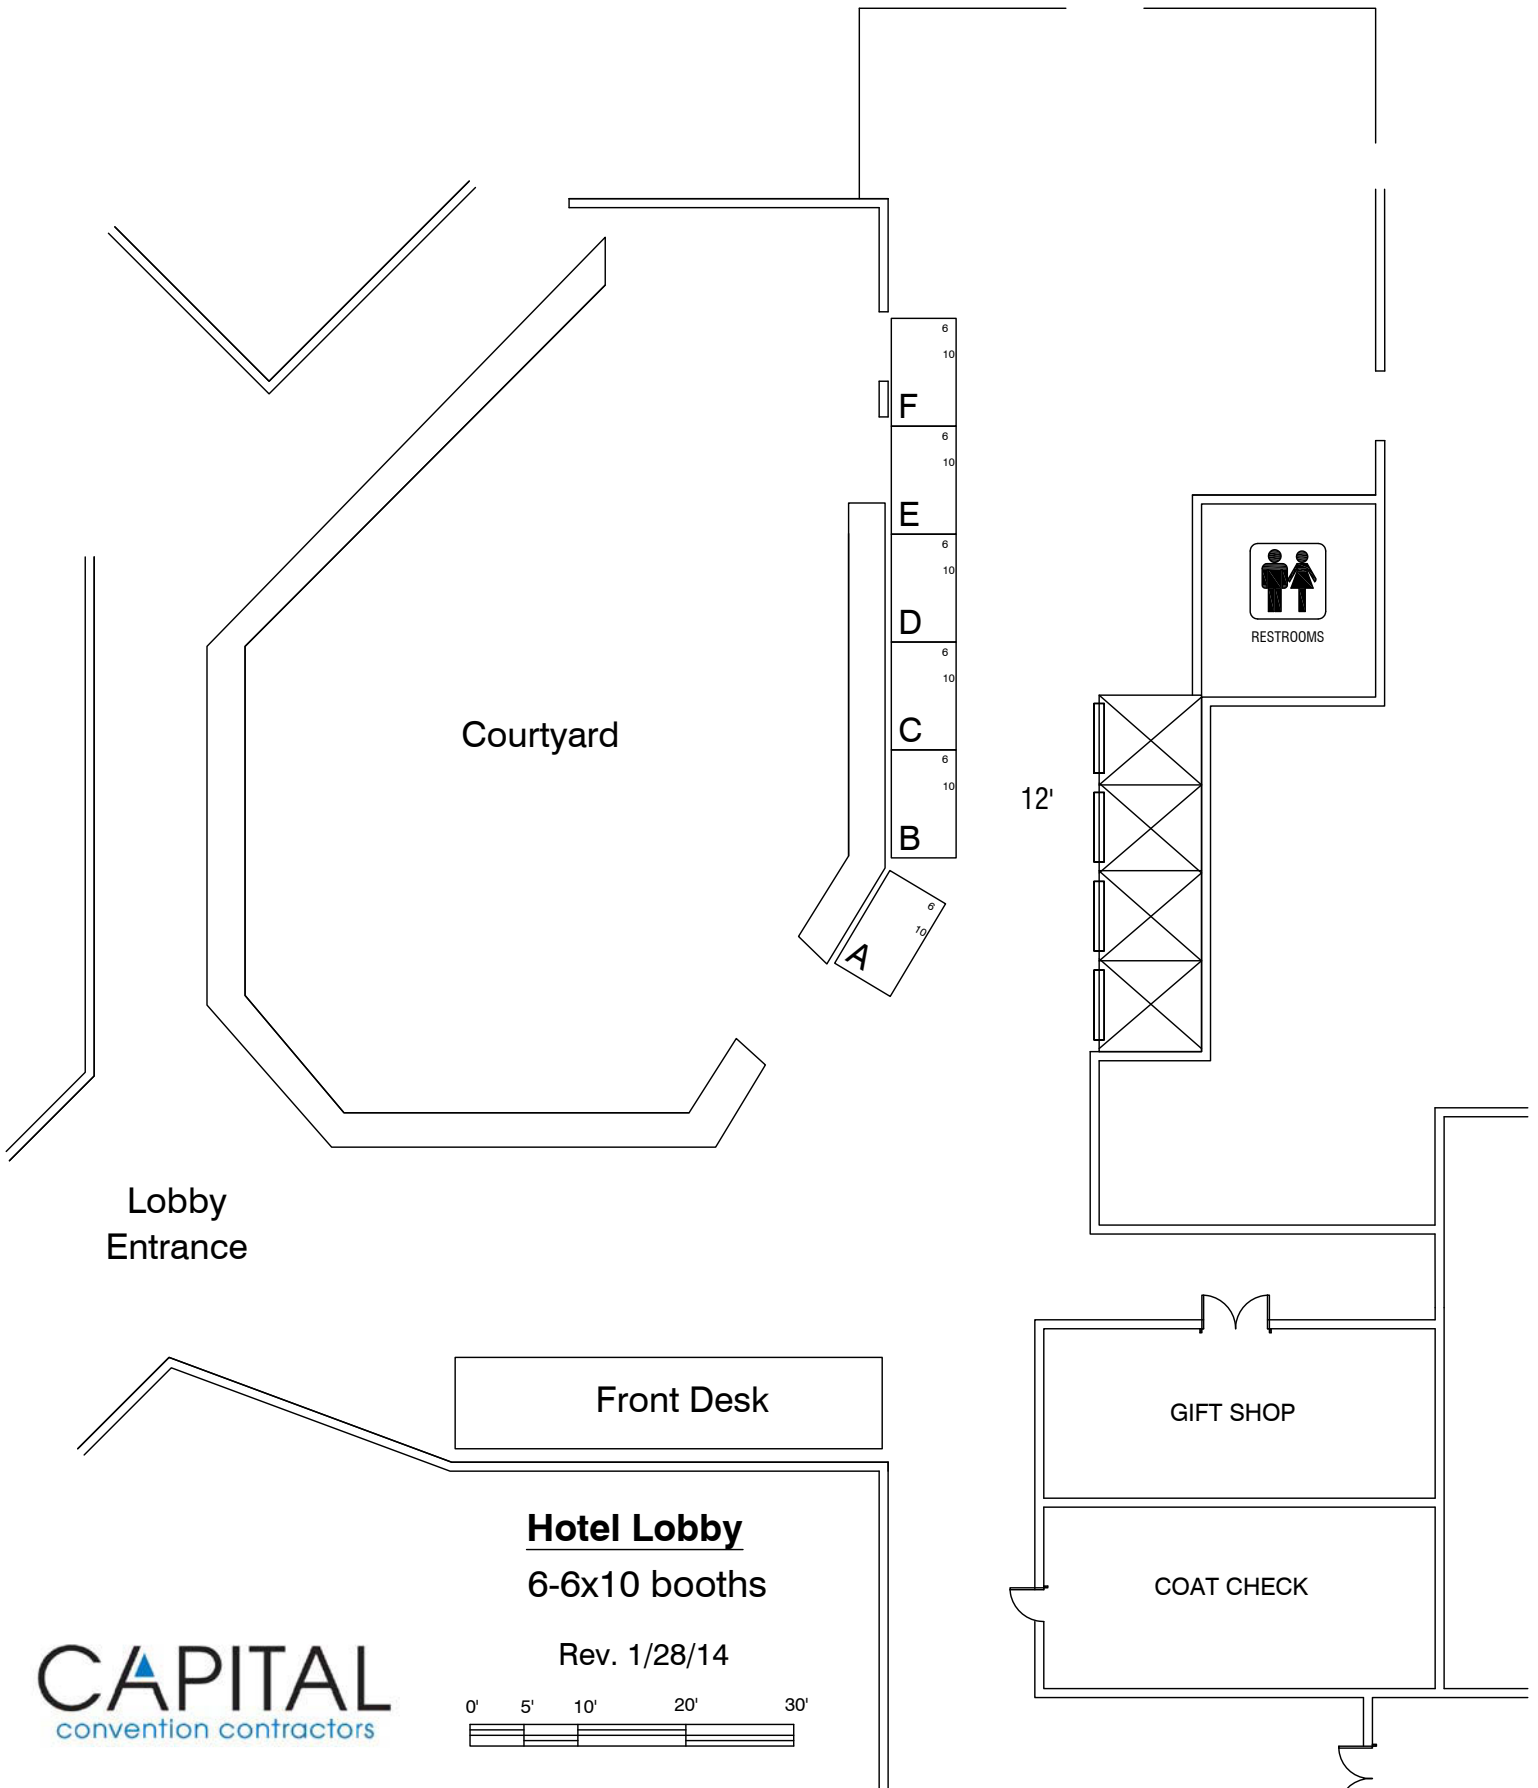

New England Supply Chain Conference & Exhibition
1st Monday in October
Best Western Royal Plaza Hotel & Trade Center
Marlborough, Massachusetts