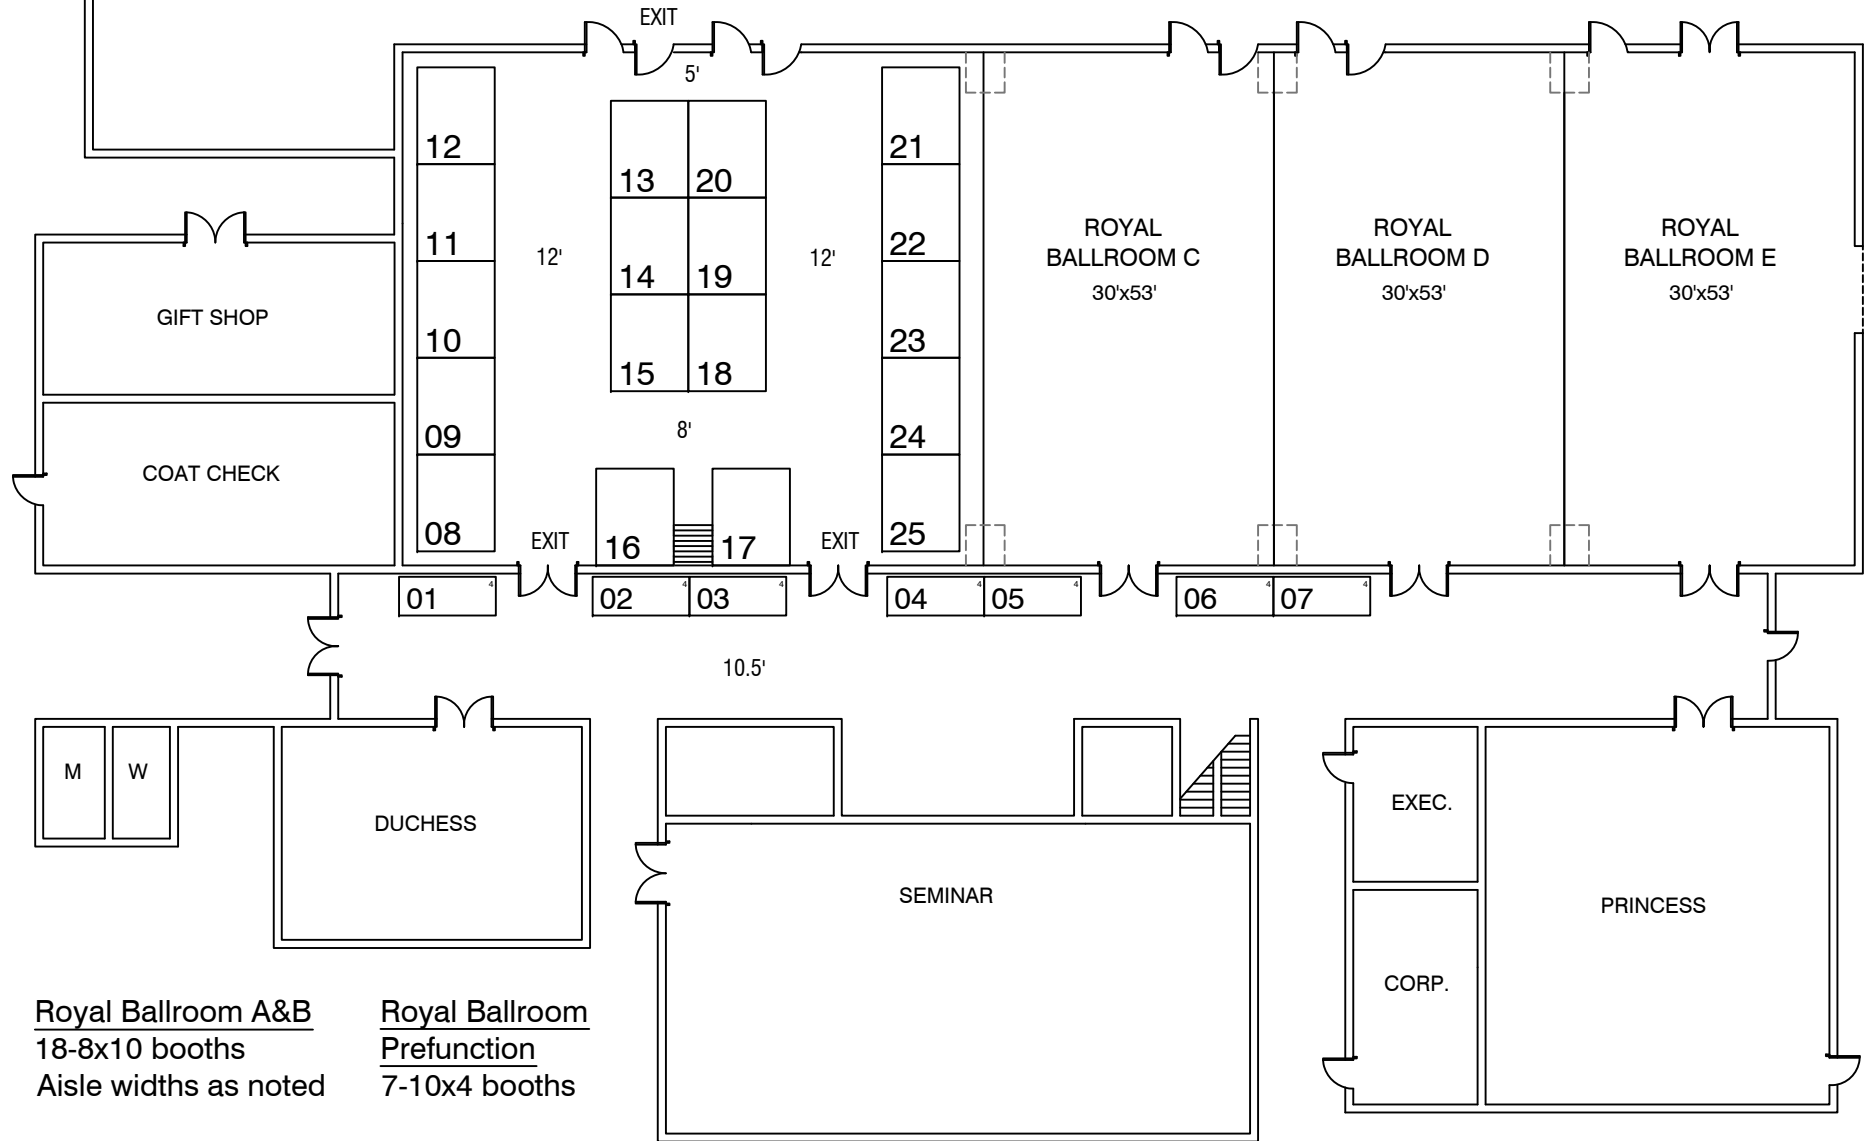

New England Supply Chain Conference & Exhibition
 October 3, 2011
 Best Western Royal Plaza Hotel & Trade Center
 Marlborough, Massachusetts

Royal Ballroom A&B
 18-8x10 booths
 Aisle widths as noted

Royal Ballroom
 Prefunction
 7-10x4 booths